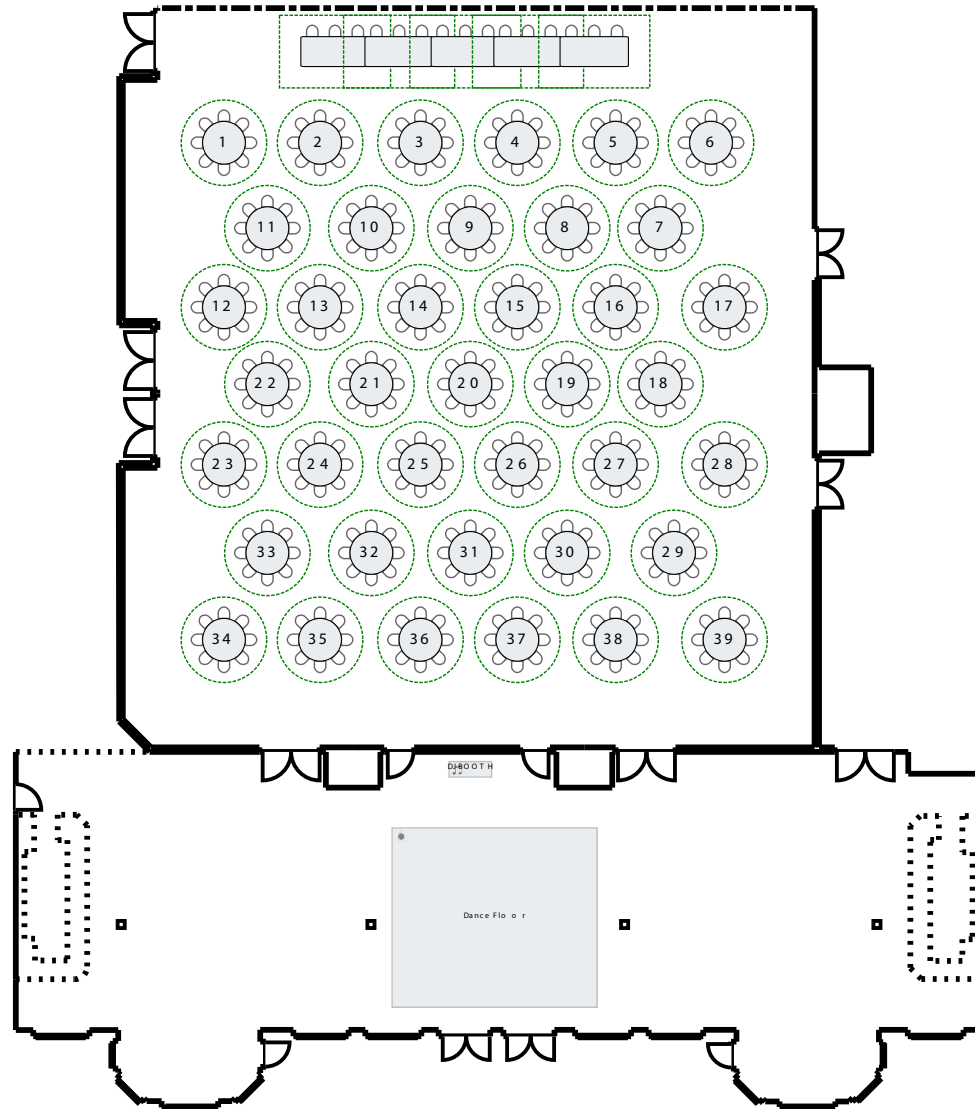

SALON A EFG - NO DANCE FLOOR

312 + 15 Head Table

SALON A EFG - DANCE FLOOR

Seating for 304 people + Head Table (12)

SALON A EFG - DANCE FLOOR - BUFFET