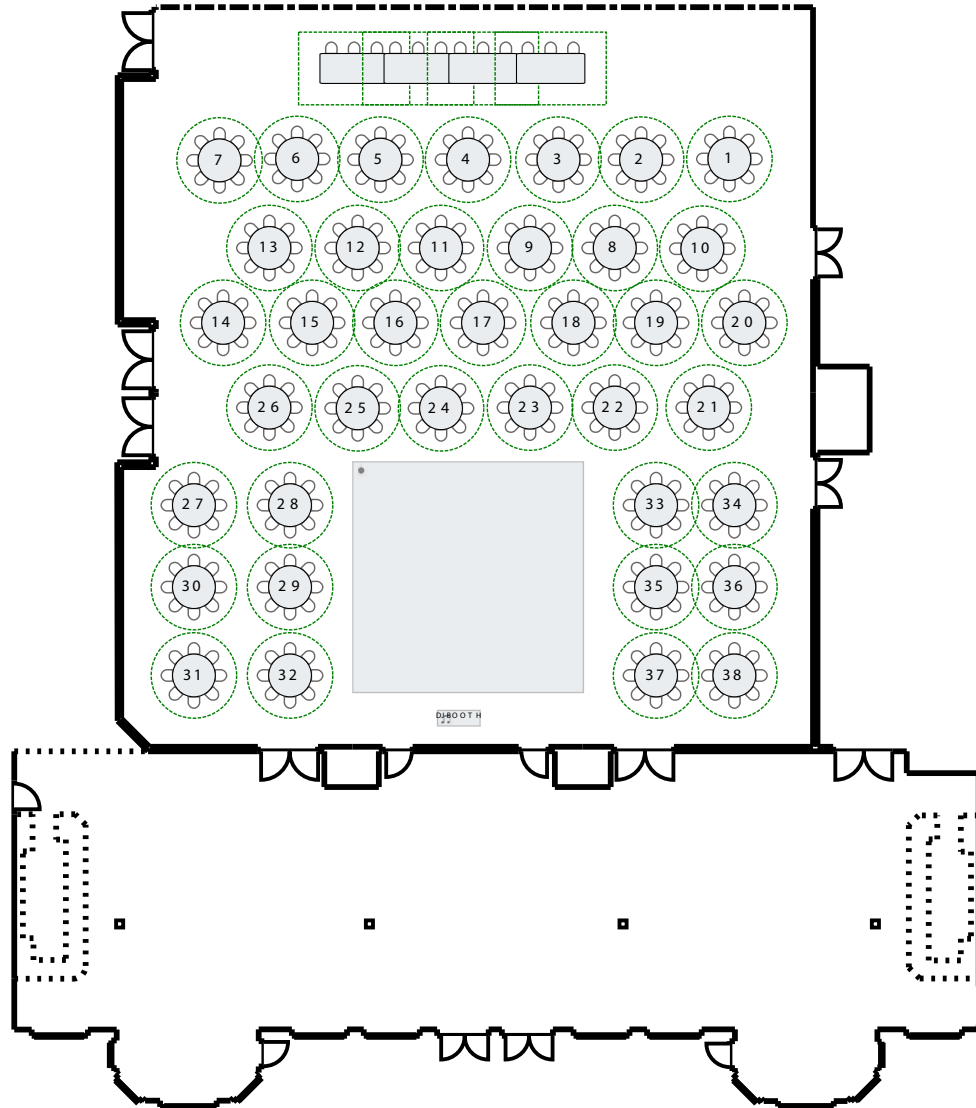

SALON A EFG - NO DANCE FLOOR

312 + 15 Head Table

SALON A EFG - DANCE FLOOR

Seating for 304 people + Head Table (12)

SALON A EFG - DANCE FLOOR - BUFFET