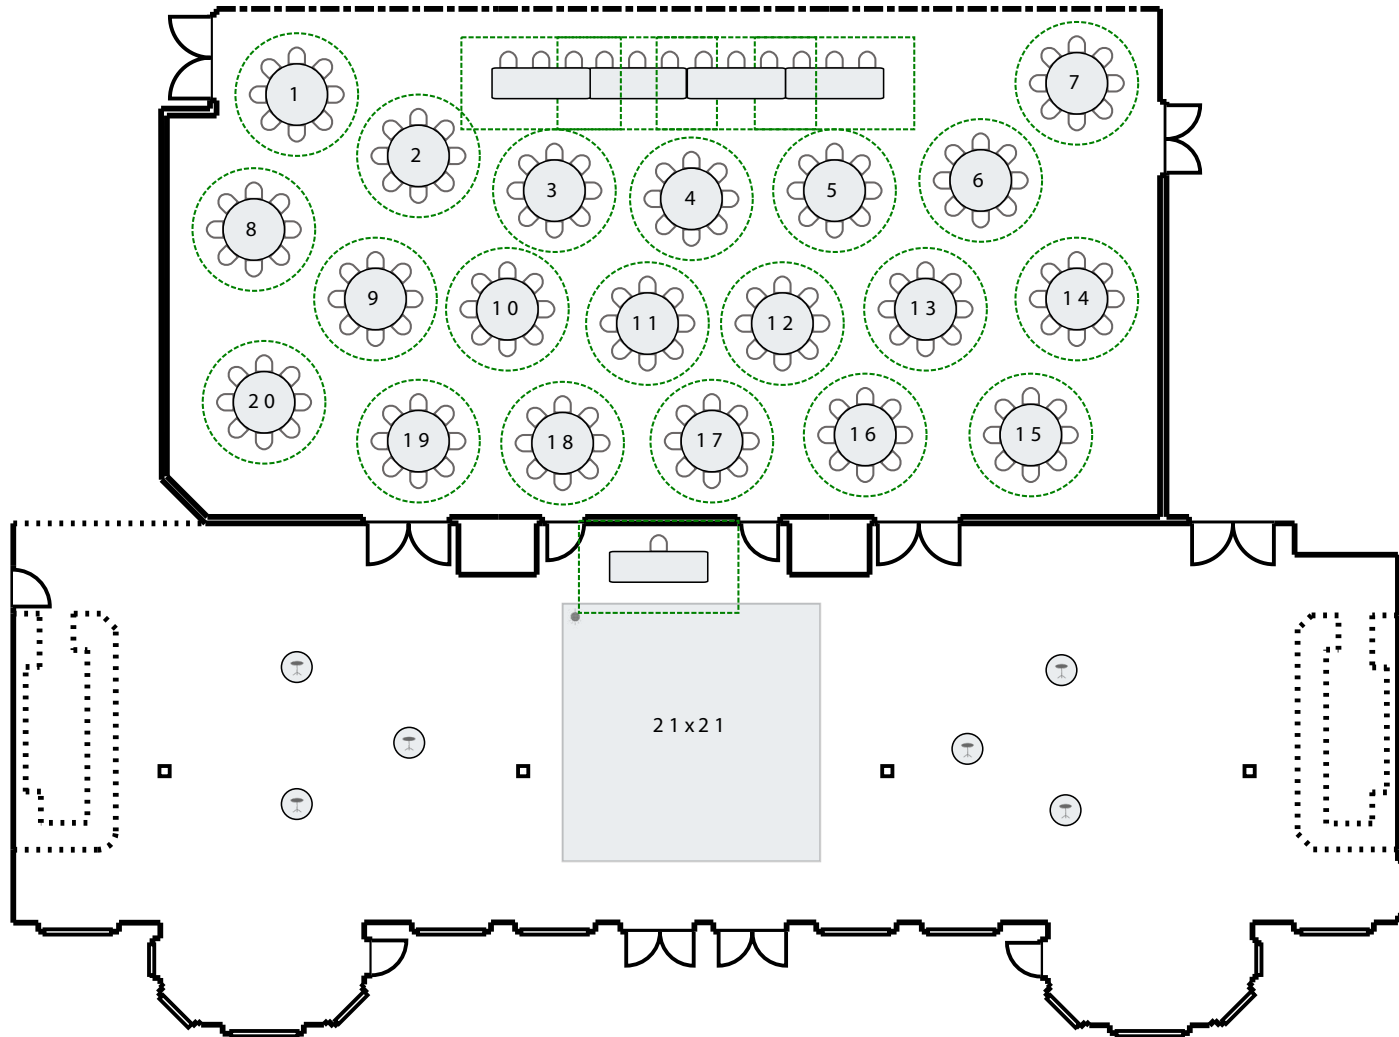

SALON EFG - PLATED - NO DANCE FLOOR

Seats 160 people + 12 people (Head Table)

SALON EFG - DANCE FLOOR - BUFFET